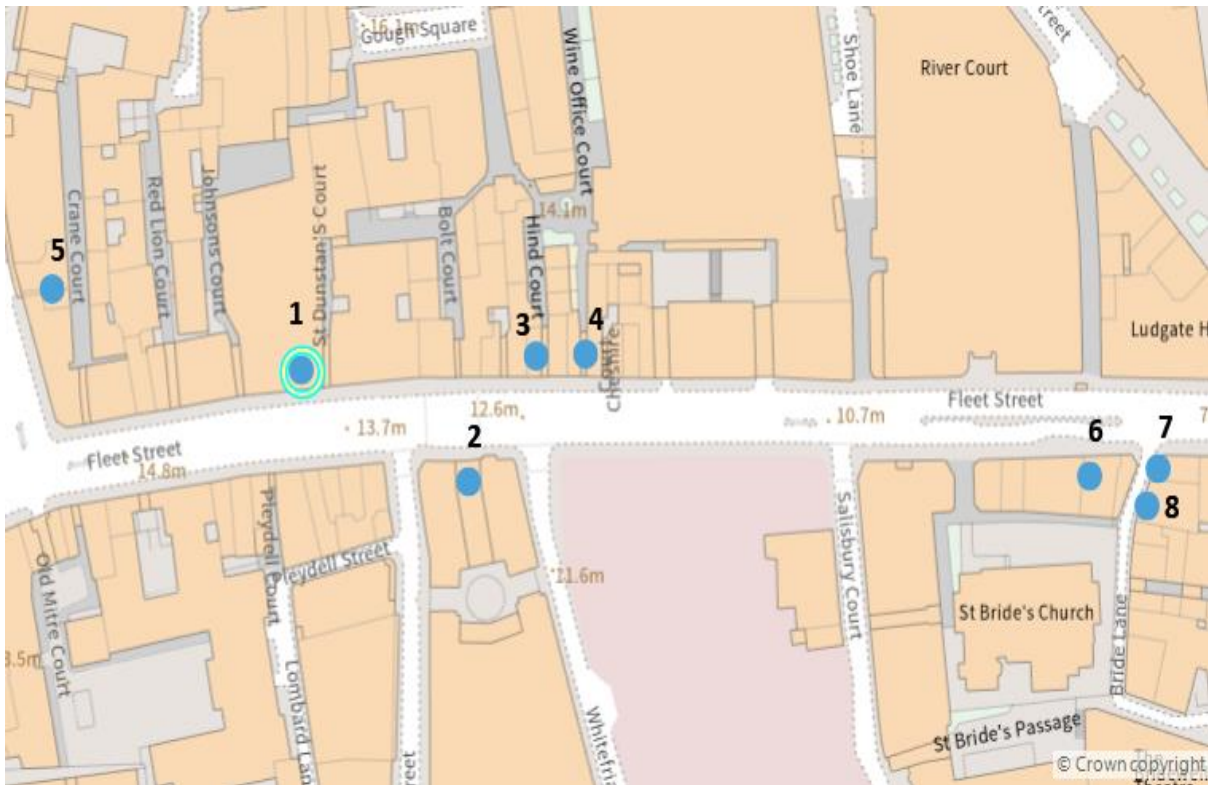

## PREMISES LOCATION MAP AND TERMINAL HOURS

**Tokyo Hit, Ground Floor & Basement, 165 Fleet Street, WC4A 2AE**

	<b>PREMISES NAME AND ADDRESS</b>	<b>ALCOHOL TERMINAL HOUR</b>	<b>LATE NIGHT REFRESHMENT TERMINAL HOUR</b>
1	Tokyo Hit, 165 Fleet Street		
2	The Tipperary, 66 Fleet Street	00:00	N/A
3	Easy Shop & Go, 148 Fleet Street	23:00	N/A
4	Ye Olde Cheshire Cheese, 145 Fleet Street	00:00	00:30
5	Editors Tap, 5-11 Fetter Lane	02:00	02:00
6	The Old Bell, 95 Fleet Street	00:00	01:00
7	The Punch Tavern, 99 Fleet Street	00:00	N/A
8	Crown & Sugarloaf, 26 Bride Lane	23:00	N/A